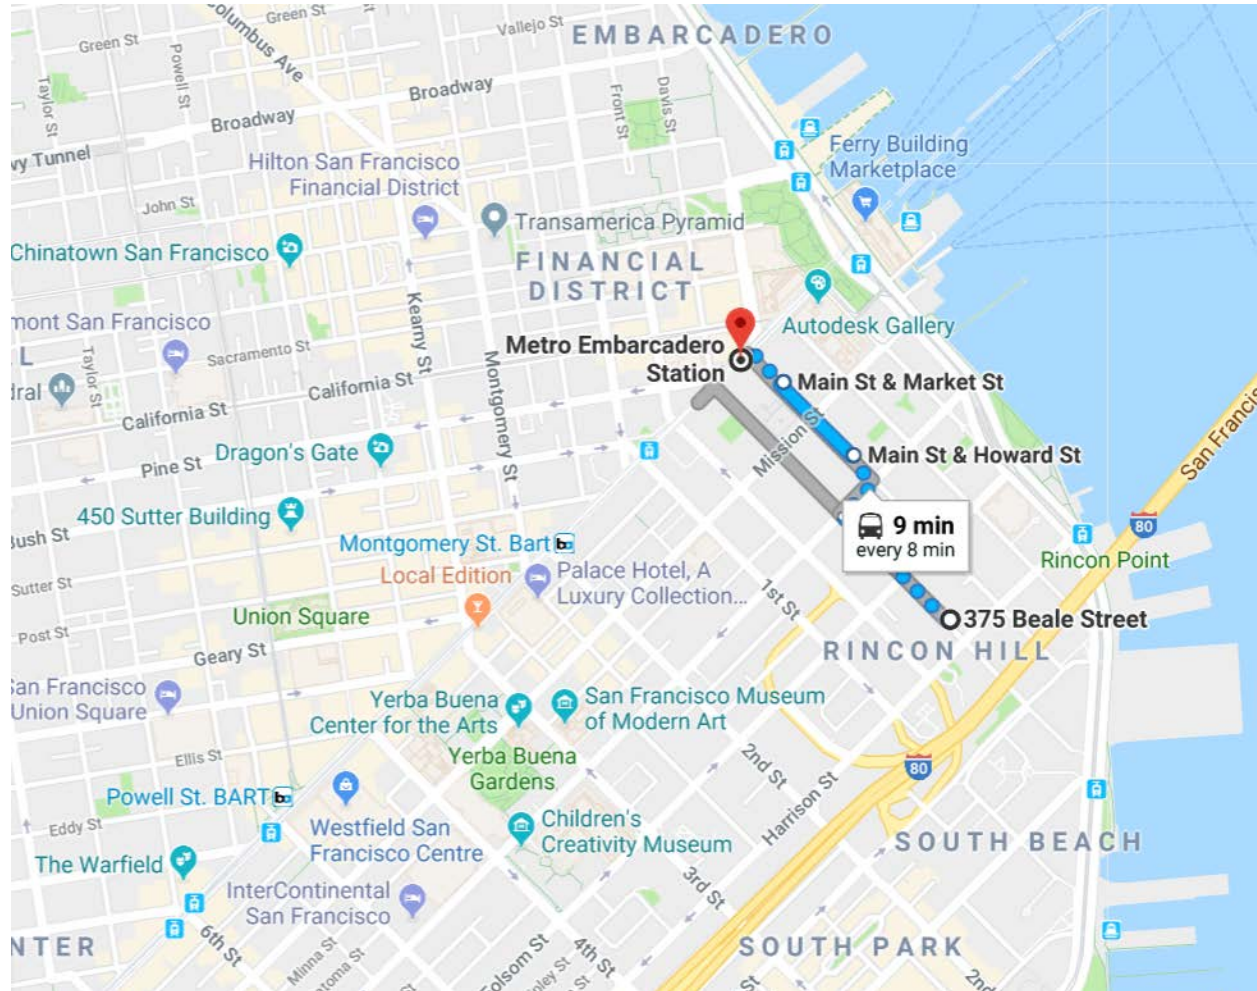

Public Transportation in and around San Francisco

Route stops: <https://www.sfmta.com/getting-around/muni/routes-stops>

Plan your trip: <https://www.sfmta.com/>

Driving Directions to Bay Area Metro Center at 375 Beale Street, San Francisco, 94105

Best directions can be gotten from the MTC site. See:

<https://mtc.ca.gov/about-mtc/contact-us/directions>

Parking Garages

Note that "parking near the Bay Area Metro Center is difficult. There are public and private parking garages in the area and limited metered street parking."

This site provides very useful information on parking (price, distance to meeting place):

https://en.parkopedia.com/parking/locations/375_beale_street_san_francisco_ca_usa_9q8yyzj4tgk/?arrival=201803011600&leaving=201803011800